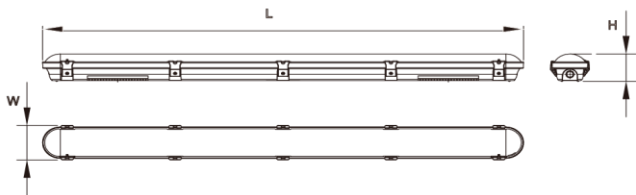

## Logistical Data

Order product name	VTL06/60/SW/8S3/48FR
Net weight (piece)	-
Gross weight (piece)	-
Packaging dimensions (mm)	-
Packaging dimensions (inch)	-
Packaging unit (piece)	-

Volumen (m <sup>3</sup> )	-
Volumen (ft <sup>3</sup> )	-

## Dimensional drawing

2 ft.	▶ L: 580mm	▶ W: 98.2mm	▶ H: 76.7mm
4 ft.	▶ L: 1190mm	▶ W: 96.8mm	▶ H: 76.7mm
8 ft.	▶ L: 2390mm	▶ W: 96.8mm	▶ H: 76.7mm