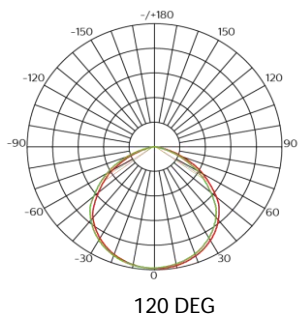

## Logistical Data

Order product name	VTL06/60/SW/8S3/48FR
Net weight (piece)	-
Gross weight (piece)	-
Packaging dimensions (mm)	-
Packaging dimensions (inch)	-
Packaging unit (piece)	-

Volumen (m <sup>3</sup> )	-
Volumen (ft <sup>3</sup> )	-

## Light Distribution & Spectrum

## Dimensional drawing

2 ft.	▶ L: 580mm	▶ W: 98.2mm	▶ H: 76.7mm
4 ft.	▶ L: 1190mm	▶ W: 96.8mm	▶ H: 76.7mm
8 ft.	▶ L: 2390mm	▶ W: 96.8mm	▶ H: 76.7mm