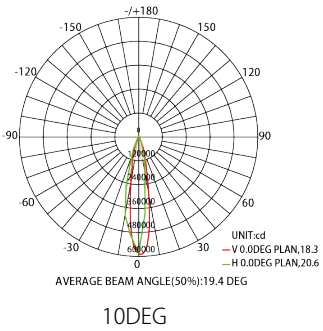

Application Conditions

Ambient temperature range	-40 to +60°C
Dimming	1-10V

Logistical Data

Order product name	SPM02/1000/8XX/YY/ZZ
Net weight (piece)	-
Gross weight (piece)	-
Packaging dimensions (mm)	-
Packaging dimensions (inch)	-
Packaging unit (piece)	-

Volumen (m ³)	-
Volumen (ft ³)	-

Application

© Sports Lighting

Light Distribution & Spectrum

Dimensional drawing

SPORTS LIGHT G2/1

Plusrite does not give any representation or warranty as to the accuracy or completeness of the information included herein and shall not be liable for any action in reliance thereon. The information presented in this document is not intended as any commercial offer and does not form part of any quotation or contract, unless otherwise agreed by Plusrite. Plusrite is registered.