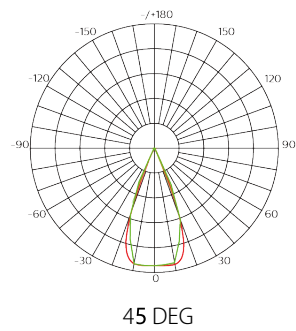

Volumen (m ³)	-
Volumen (ft ³)	-

Application

© Sports Lighting

Light Distribution & Spectrum

Dimensional drawing

SPORTS LIGHT G2/1

Plusrite does not give any representation or warranty as to the accuracy or completeness of the information included herein and shall not be liable for any action in reliance thereon. The information presented in this document is not intended as any commercial offer and does not form part of any quotation or contract, unless otherwise agreed by Plusrite. Plusrite is registered.