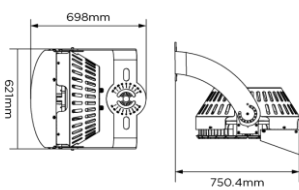

Mechanical and Housing

Housing material	Aluminum die cut
Reflector material	Aluminum
Optical cover/lens material	Polycarbonate
Optical cover/lens finish	Frosted
Product dimensions mm	696*750.4*621
Product dimensions (inch)	27.4*29.5*24.4
Product color	Bronze/Black

Volumen (m ³)	-
Volumen (ft ³)	-

Application

© Sports Lighting

Light Distribution & Spectrum

Dimensional drawing

SPORTS LIGHT G2/1

Plusrite does not give any representation or warranty as to the accuracy or completeness of the information included herein and shall not be liable for any action in reliance thereon. The information presented in this document is not intended as any commercial offer and does not form part of any quotation or contract, unless otherwise agreed by Plusrite. Plusrite is registered.