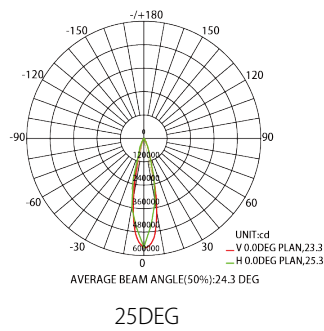

Volumen (m ³)	-
Volumen (ft ³)	-

Application

© Sports Lighting

Light Distribution & Spectrum

Dimensional drawing

SPORTS LIGHT G2/1

Plusrite does not give any representation or warranty as to the accuracy or completeness of the information included herein and shall not be liable for any action in reliance thereon. The information presented in this document is not intended as any commercial offer and does not form part of any quotation or contract, unless otherwise agreed by Plusrite. Plusrite is registered.